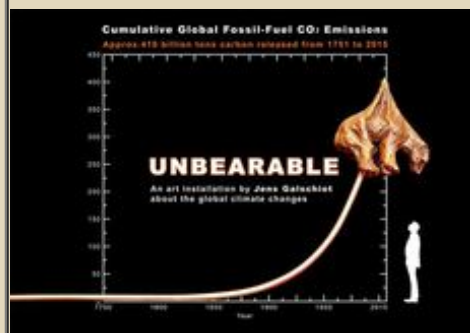

Gallery price 125$ - limited offer on Kickstarter

6. (950$) UNBEARABLE IMPALED [se foto](#)

OBS: vi har kun sat 10 styk på Crowfundings siden til denne pris.
Original sculpture in massive bronze. 9cm Polar Bear, impaled on a steel spike.
Unique, limited edition artwork. 30 pieces, individually numbered and signed by artist Jens Galschiot.
Comes with a card, signed by the artist thanking you for supporting the art project.
Gallery price 1,200$ - time limited offer on kickstarter.

7. (1,300$) UNBEARABLE SCULPTURE. [se foto](#)

Original model of the big sculpture. Polar bear in massive bronze (9cm), impaled on a steel graph.
Unique, limited edition (20 pieces in total) artwork. Individually numbered and signed by the artist.
Comes with a card, signed by the artist thanking you for supporting the art project.
Gallery price 1,500$ - time limited offer on kickstarter.

8. (1,800$) LARGE UNBEARABLE IMPALED. [se foto](#)

OBS: vi har kun sat 5 styk på Crowfundings siden til denne pris.
Unique, limited edition (20pieces in total) sculpture. 20cm high copper model of the original polar bear, impaled on a large steel spike.
Each is individually numbered and signed by artist Jens Galschiot.
Comes with a card, signed by the artist thanking you for supporting the art project.
Gallery price 2200$ - time limited offer on kickstarter.
OBS: vi har kun sat 5 styk på Crowfundings siden

*****

Generel info om Galschiot

Abrahams Børn: Se introduktions-mail om kunst- og dialogprojektet 'Abrahams børn'